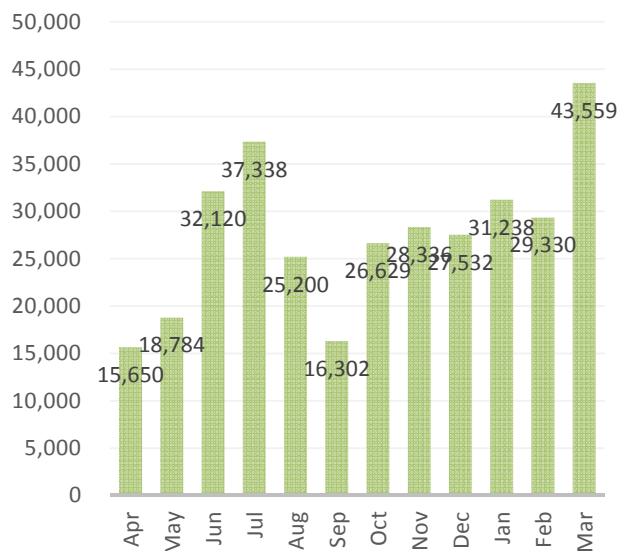

年度	月	日数	INDEX (webalizer)			ALL_Hits (webalizer)		
			ヒット数	日平均	昨年比	ヒット数	日平均	昨年比
H28 (2016)	Apr	30	15,650	521.67	104.60%	2,772,408	92,413.60	100.02%
	May	31	18,784	605.94	103.97%	3,041,422	98,110.39	86.36%
	Jun	30	32,120	1,070.67	89.92%	5,079,449	169,314.97	70.04%
	Jul	31	37,338	1,204.45	150.39%	7,261,664	234,247.23	139.68%
	Aug	31	25,200	812.90	60.68%	5,051,670	162,957.10	46.85%
	Sep	30	16,302	543.40	104.45%	2,398,687	79,956.23	79.05%
	Oct	31	26,629	859.00	179.39%	2,346,768	75,702.19	88.47%
	Nov	30	28,336	944.53	202.04%	2,152,857	71,761.90	85.09%
	Dec	31	27,532	888.13	233.40%	2,025,508	65,338.97	94.81%
	Jan	31	31,238	1,007.68	206.30%	2,680,501	86,467.77	99.40%
	Feb	28	29,330	1,047.50	188.21%	2,580,574	92,163.36	89.23%
	Mar	31	43,559	1,405.13	139.91%	6,372,479	205,563.84	82.50%
合計	365	332,018	909.64	131.11%	43,763,987	119,901.33	82.27%	

INDEX (webalizer)