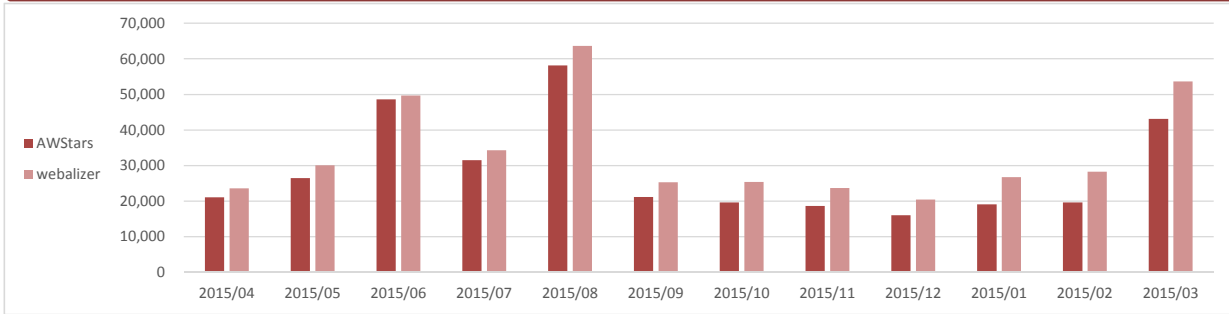

2015 (H27) 年度			AWStars						webalizer						
			アクセス数			ページ数			アクセス数			ページ数			
			日計	日平均	年割合	日計	日平均	年割合	日計	日平均	年割合	日計	日平均	年割合	
月別	2015/04	30	21,100	703.33	6.15%	75,892	2,529.73	4.38%	23,591	786.37	5.83%	98,487	3,282.90	6.61%	
	2015/05	31	26,434	852.71	7.70%	108,817	3,510.23	6.29%	30,105	971.13	7.43%	91,535	2,952.74	6.14%	
	2015/06	30	48,587	1,619.57	14.16%	232,634	7,754.47	13.44%	49,698	1,656.60	12.27%	132,881	4,429.37	8.91%	
	2015/07	31	31,560	1,018.06	9.19%	146,681	4,731.65	8.47%	34,348	1,108.00	8.48%	91,044	2,936.90	6.11%	
	2015/08	31	58,172	1,876.52	16.95%	295,085	9,518.87	17.05%	63,612	2,052.00	15.71%	183,980	5,934.84	12.34%	
	2015/09	30	21,130	704.33	6.16%	88,096	2,936.53	5.09%	25,312	843.73	6.25%	85,162	2,838.73	5.71%	
	2015/10	31	19,654	634.00	5.73%	89,500	2,887.10	5.17%	25,420	820.00	6.28%	84,106	2,713.10	5.64%	
	2015/11	30	18,668	622.27	5.44%	95,509	3,183.63	5.52%	23,713	790.43	5.86%	116,126	3,870.87	7.79%	
	2015/12	31	16,012	516.52	4.66%	90,736	2,926.97	5.24%	20,484	660.77	5.06%	105,072	3,389.42	7.05%	
	2016/01	31	19,113	616.55	5.57%	112,918	3,642.52	6.52%	26,724	862.06	6.60%	121,756	3,927.61	8.17%	
	2016/02	29	19,645	677.41	5.72%	123,258	4,250.28	7.12%	28,259	974.45	6.98%	126,465	4,360.86	8.48%	
	2016/03	31	43,163	1,392.35	12.58%	271,639	8,762.55	15.69%	53,667	1,731.19	13.25%	254,184	8,199.48	17.05%	
	年間	366	343,238	937.81	104.65%	1,730,765	4,728.87	130.40%	404,933	1,106.37	98.99%	1,490,798	4,073.22	141.80%	
曜日別	月	52	53,799	1,034.60	15.67%	262,375	5,045.67	15.16%	61,659	1,185.75	15.23%	251,261	4,831.94	16.85%	
	火	52	47,045	904.71	13.71%	224,727	4,321.67	12.98%	55,008	1,057.85	13.58%	193,003	3,711.60	12.95%	
	水	53	45,374	856.11	13.22%	220,424	4,158.94	12.74%	53,719	1,013.57	13.27%	202,930	3,828.87	13.61%	
	木	53	46,705	881.23	13.61%	231,764	4,372.91	13.39%	55,740	1,051.70	13.77%	200,020	3,773.96	13.42%	
	金	52	51,066	982.04	14.88%	279,112	5,367.54	16.13%	60,703	1,167.37	14.99%	227,173	4,368.71	15.24%	
	土	52	48,852	939.46	14.23%	261,438	5,027.65	15.11%	58,815	1,131.06	14.52%	208,246	4,004.73	13.97%	
	日	52	50,397	969.17	14.68%	250,925	4,825.48	14.50%	59,289	1,140.17	14.64%	208,165	4,003.17	13.96%	
	年間	366	343,238	937.81		1,730,765	4,728.87		404,933	1,106.37		1,490,798	4,073.22		
	大阪 IH	大会期間#27/08/07-10		25,770	6,442.50	107.6%	147,923	36,980.75	102.5%	28,126	7,031.50	105.4%	78,797	19,699.25	98.6%
		拡大期間#27/08/06-11		31,309	5,218.17	109.1%	171,416	28,569.33	103.1%	33,666	5,611.00	105.9%	93,703	15,617.17	97.1%
選抜	大会期間#28/03/24-27		19,468	4,867.00	107.7%	122,450	30,612.50	115.0%	22,229	5,557.25	112.3%	100,543	25,135.75	184.8%	
	拡大期間#28/03/23-28		23,236	3,872.67	94.8%	141,650	23,608.33	101.2%	26,520	4,420.00	98.9%	127,040	21,173.33	172.2%