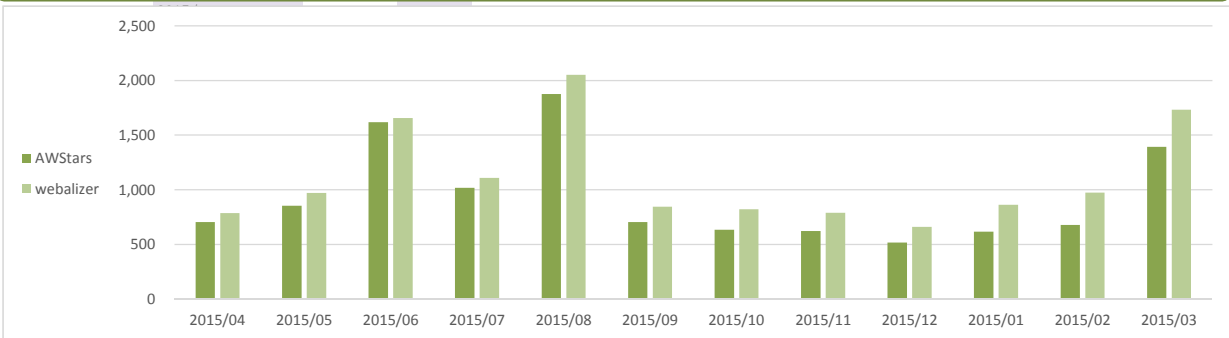

月間1日平均アクセス数