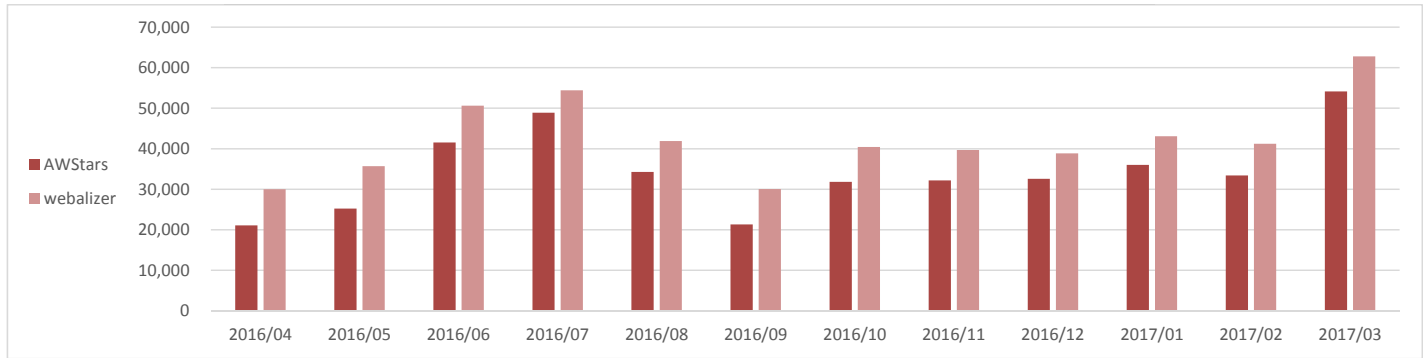

2016 (H28) 年度			AWStars						webalizer					
			アクセス数			ページ数			アクセス数			ページ数		
			日計	日平均	年割合	日計	日平均	年割合	日計	日平均	年割合	日計	日平均	年割合
月別	2016/04	30	21,100	703.33	5.11%	117,397	3,913.23	6.67%	30,027	1,000.90	5.90%	143,790	4,793.00	8.67%
	2016/05	31	25,248	814.45	6.12%	136,594	4,406.26	7.76%	35,700	1,151.61	7.01%	149,198	4,812.84	9.00%
	2016/06	30	41,572	1,385.73	10.07%	225,324	7,510.80	12.81%	50,644	1,688.13	9.95%	204,400	6,813.33	12.33%
	2016/07	31	48,909	1,577.71	11.85%	254,815	8,219.84	14.48%	54,448	1,756.39	10.70%	151,842	4,898.13	9.16%
	2016/08	31	34,295	1,106.29	8.31%	153,157	4,940.55	8.71%	41,915	1,352.10	8.23%	116,148	3,746.71	7.01%
	2016/09	30	21,320	710.67	5.17%	104,970	3,499.00	5.97%	30,071	1,002.37	5.91%	90,387	3,012.90	5.45%
	2016/10	31	31,854	1,027.55	7.72%	113,901	3,674.23	6.47%	40,463	1,305.26	7.95%	99,577	3,212.16	6.01%
	2016/11	30	32,186	1,072.87	7.80%	117,164	3,905.47	6.66%	39,707	1,323.57	7.80%	103,384	3,446.13	6.24%
	2016/12	31	32,593	1,051.39	7.90%	106,515	3,435.97	6.05%	38,888	1,254.45	7.64%	114,422	3,691.03	6.90%
	2017/01	31	36,024	1,162.06	8.73%	103,140	3,327.10	5.86%	43,117	1,390.87	8.47%	142,621	4,600.68	8.60%
	2017/02	28	33,409	1,193.18	8.10%	104,955	3,748.39	5.97%	41,251	1,473.25	8.10%	148,857	5,316.32	8.98%
	2017/03	31	54,153	1,746.87	13.12%	221,315	7,139.19	12.58%	62,805	2,025.97	12.34%	193,388	6,238.32	11.66%
	年間	365	412,663	1,130.58	125.82%	1,759,247	4,819.85	132.54%	509,036	1,394.62	124.44%	1,658,014	4,542.50	157.70%
曜日別	月	52	63,935	1,229.52	15.49%	276,947	5,325.90	15.74%	77,755	1,495.29	15.27%	270,042	5,193.12	16.29%
	火	52	62,508	1,202.08	15.15%	273,748	5,264.38	15.56%	76,345	1,468.17	15.00%	249,232	4,792.92	15.03%
	水	52	56,949	1,095.17	13.80%	242,882	4,670.81	13.81%	71,297	1,371.10	14.01%	230,805	4,438.56	13.92%
	木	52	54,962	1,056.96	13.32%	228,924	4,402.38	13.01%	68,212	1,311.77	13.40%	221,929	4,267.87	13.39%
	金	53	58,752	1,108.53	14.24%	253,451	4,782.09	14.41%	71,926	1,357.09	14.13%	226,517	4,273.91	13.66%
	土	52	56,247	1,081.67	13.63%	242,536	4,664.15	13.79%	70,245	1,350.87	13.80%	225,258	4,331.88	13.59%
	日	52	59,310	1,140.58	14.37%	240,759	4,629.98	13.69%	73,256	1,408.77	14.39%	234,231	4,504.44	14.13%
	年間	365	412,663	1,130.58		1,759,247	291.75		509,036	1,394.62		1,658,014	4,542.50	
鳥取IH	大会期間	7/29-30, 8/2	19,134	4,783.50	74.2%	106,487	26,621.75	72.0%	20,418	5,104.50	72.6%	57,390	14,347.50	72.8%
	拡大期間	7/28-8/2	24,634	4,105.67	78.7%	133,547	22,257.83	77.9%	26,365	4,394.17	78.3%	74,008	12,334.67	79.0%
選抜	大会期間	3/26-3/29	13,235	3,308.75	68.0%	59,927	14,981.75	48.9%	15,157	3,789.25	68.2%	41,368	10,342.00	41.1%
	拡大期間	3/25-3/30	19,950	3,325.00	85.9%	93,927	15,654.50	66.3%	22,810	3,801.67	86.0%	62,417	10,402.83	49.1%