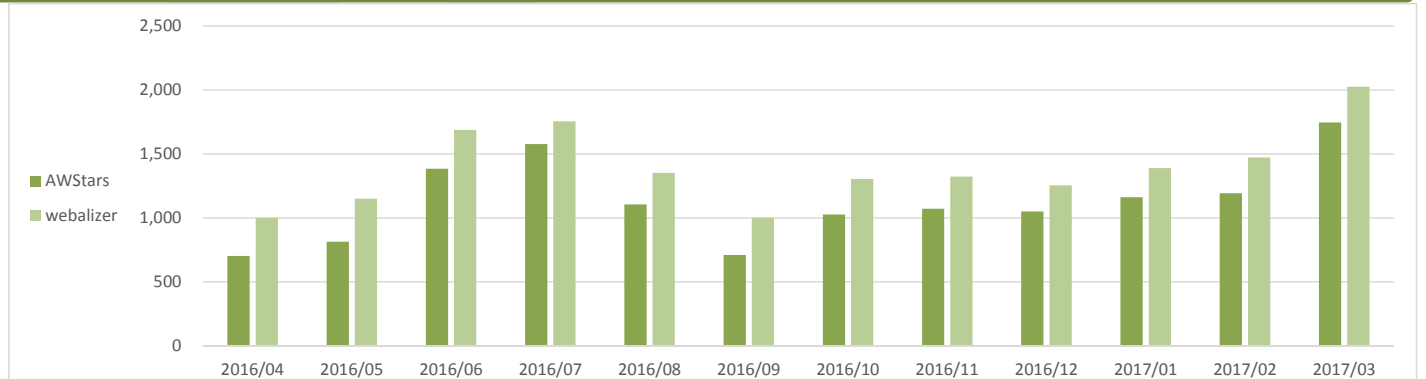

月間1日平均アクセス数