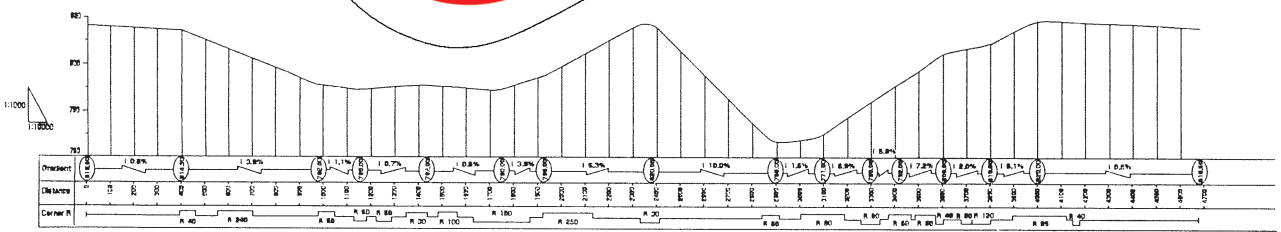

# AUTOPOLIS

INTERNATIONAL RACING COURSE

Specification

Overall length	4,674m (3,022 m)	
Course width	12 m ~ 15 m	
Longest stretch	902 m	
Max. profile gradient	UP DOWN	7.2% 10 %
Max. cross-section gradient	3 %	
Max. altitude difference	52m	