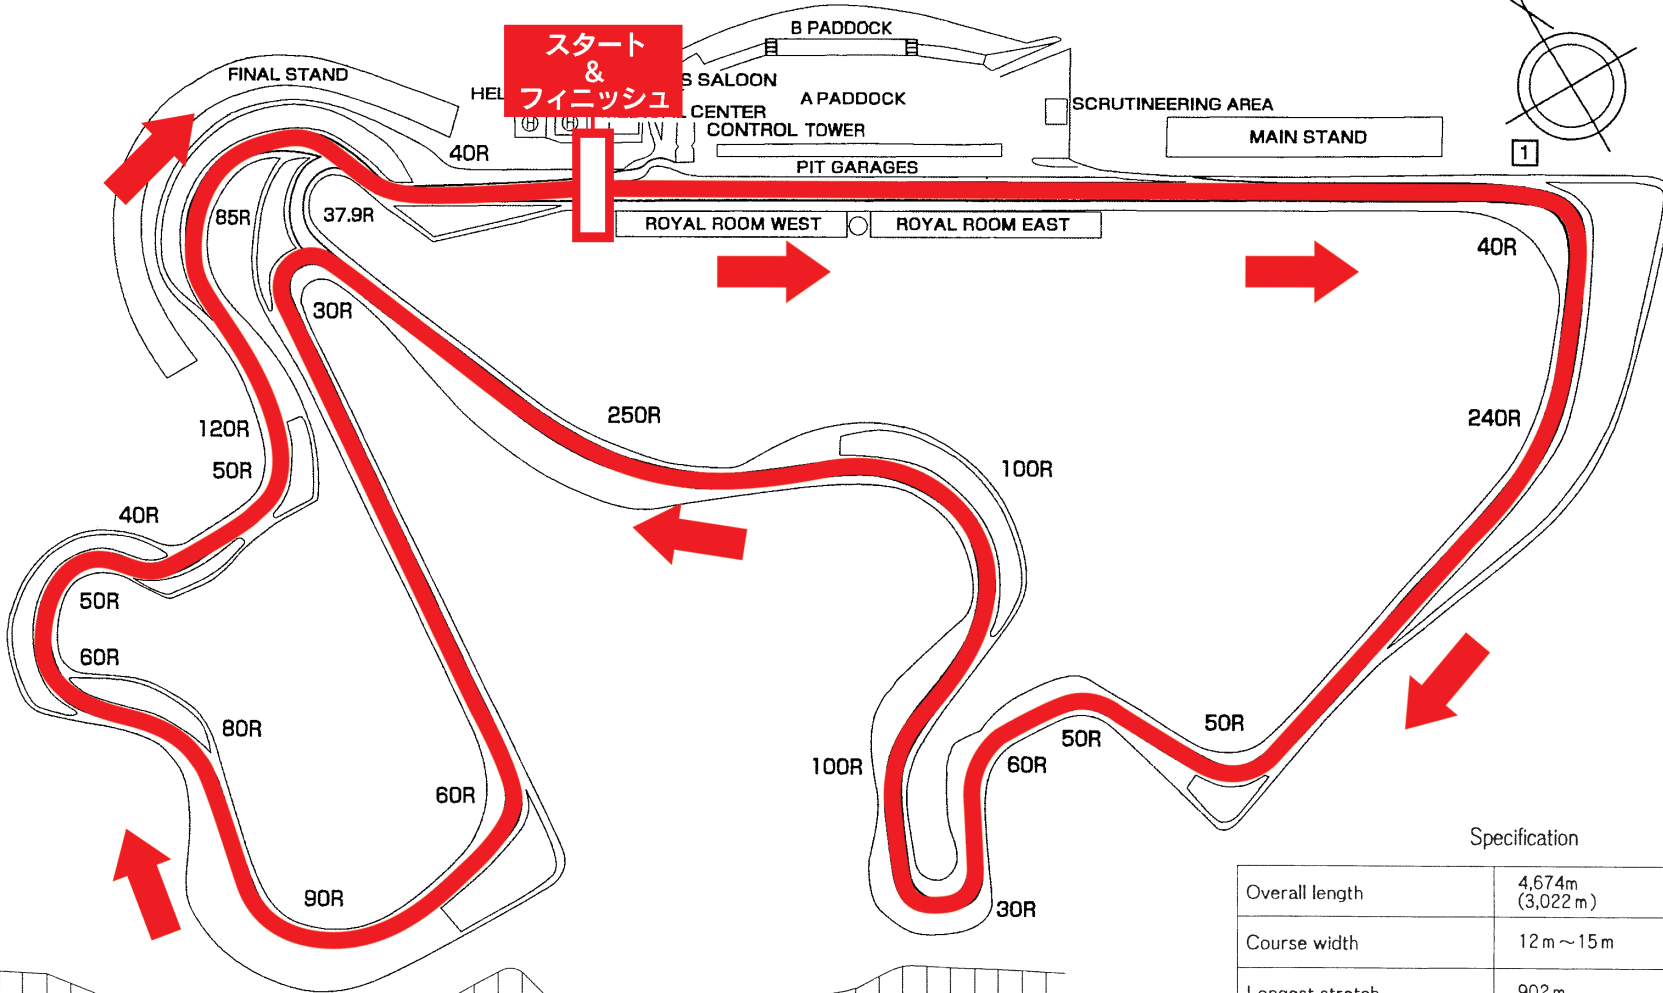

# AUTOPOLIS

INTERNATIONAL RACING COURSE

Specification

Overall length	4,674m (3,022 m)	
Course width	12 m ~ 15 m	
Longest stretch	902 m	
Max. profile gradient	UP DOWN	7.2% 10 %
Max. cross-section gradient	3 %	
Max. altitude difference	52m	